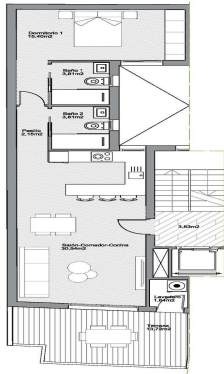

## Opciones

Ascensor

Piscina

Terraza

Armario empotrado

**GRANFIELD**  
estate

## Third Floor Penthouse A

Total built area: 69,40m<sup>2</sup>  
1 bedroom  
2 bathrooms

The content of this floorplan is merely informative and has no contractual value.